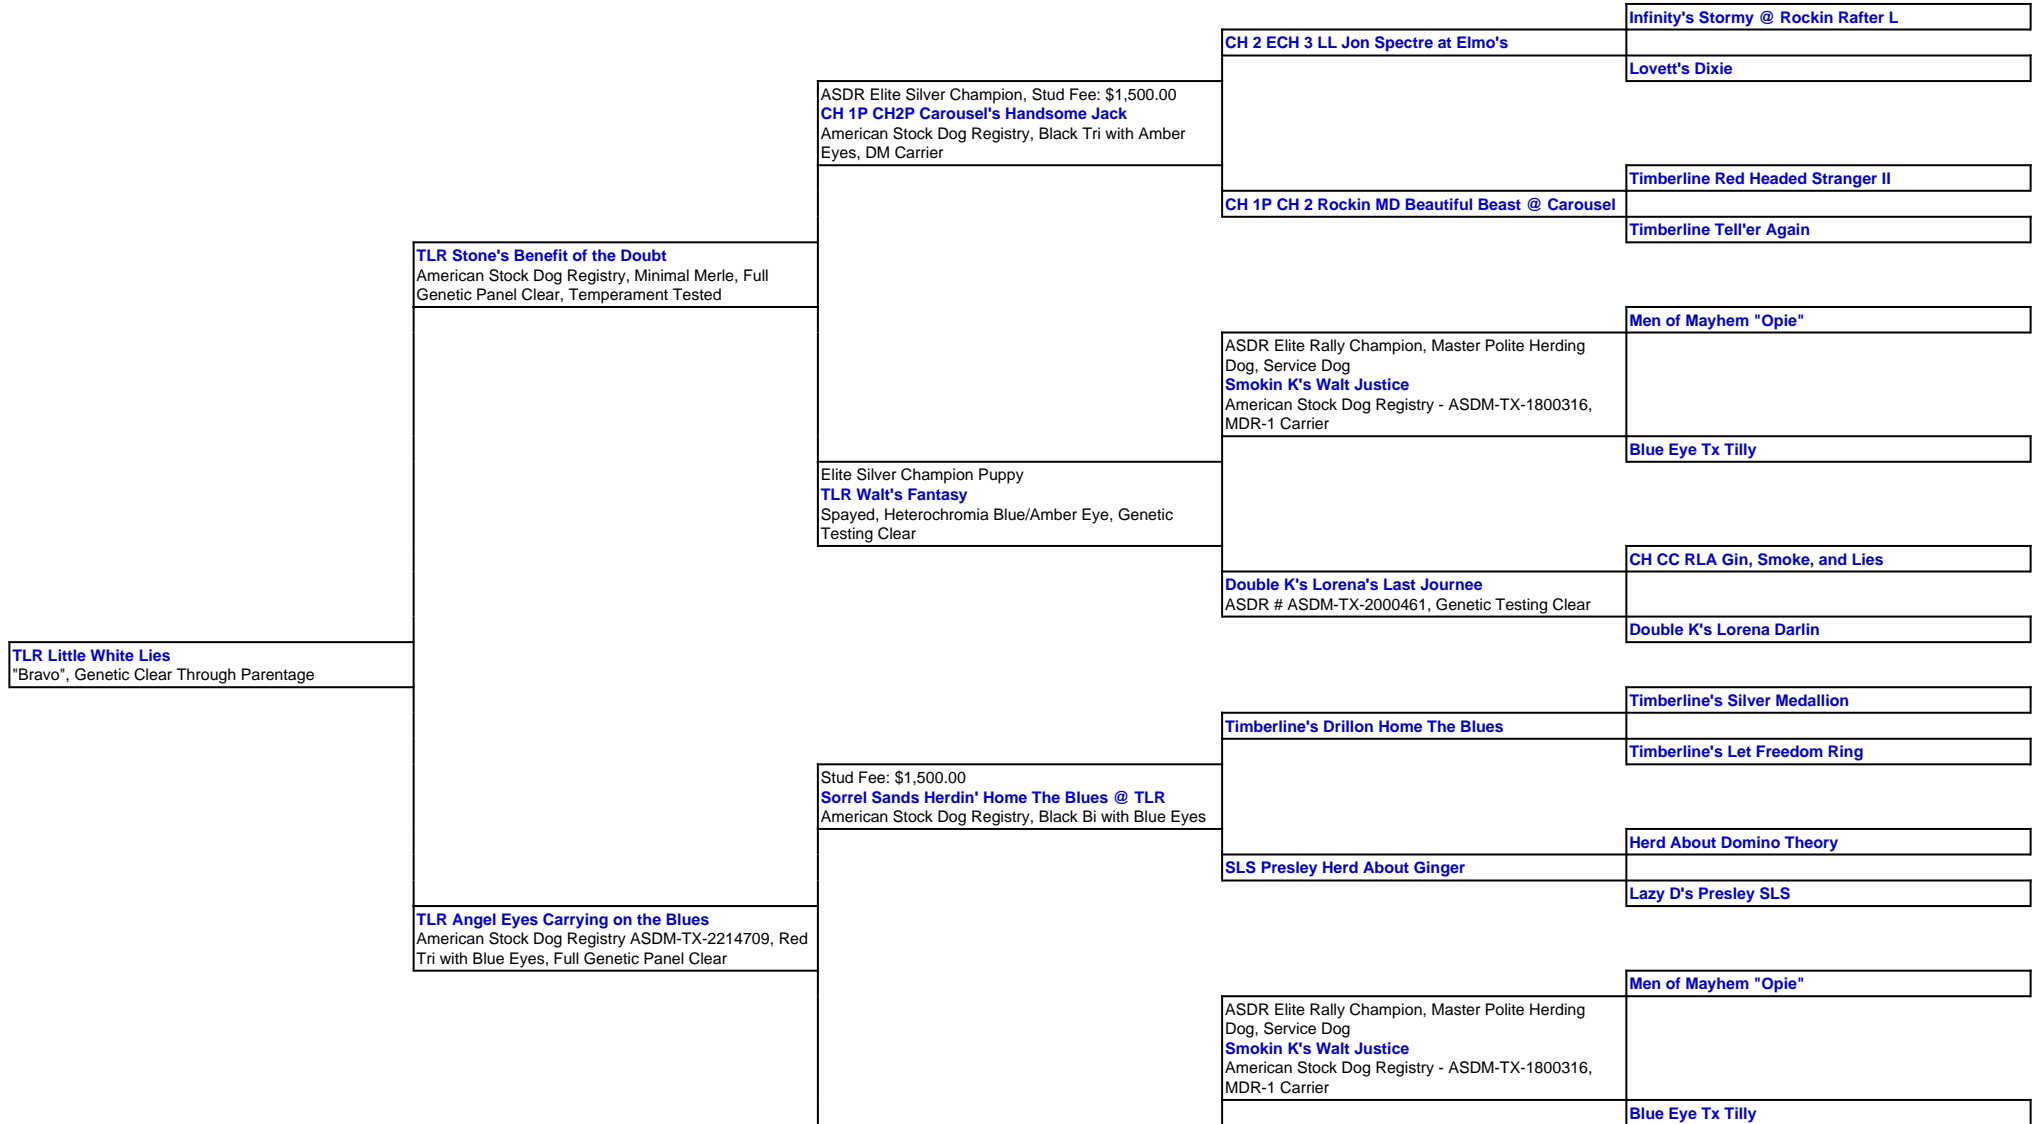

For a more detailed version of this pedigree:
<https://www.triplelakeranch.com/profile/tlr-little-white-lies>

Pedigree For:
 TLR Little White Lies
 "Bravo"
 Genetic Clear Through Parentage

ASDR Elite Grand Champion, Master Polite Herding
Dog, Elite Champion Rally
TLR Mia's Grand Finale
ASDR # ASDM-TX-1902388, Genetic Testing Clear

TLR Mia Lorena

4G Doc Ryker

Double K's Lorena Darlin