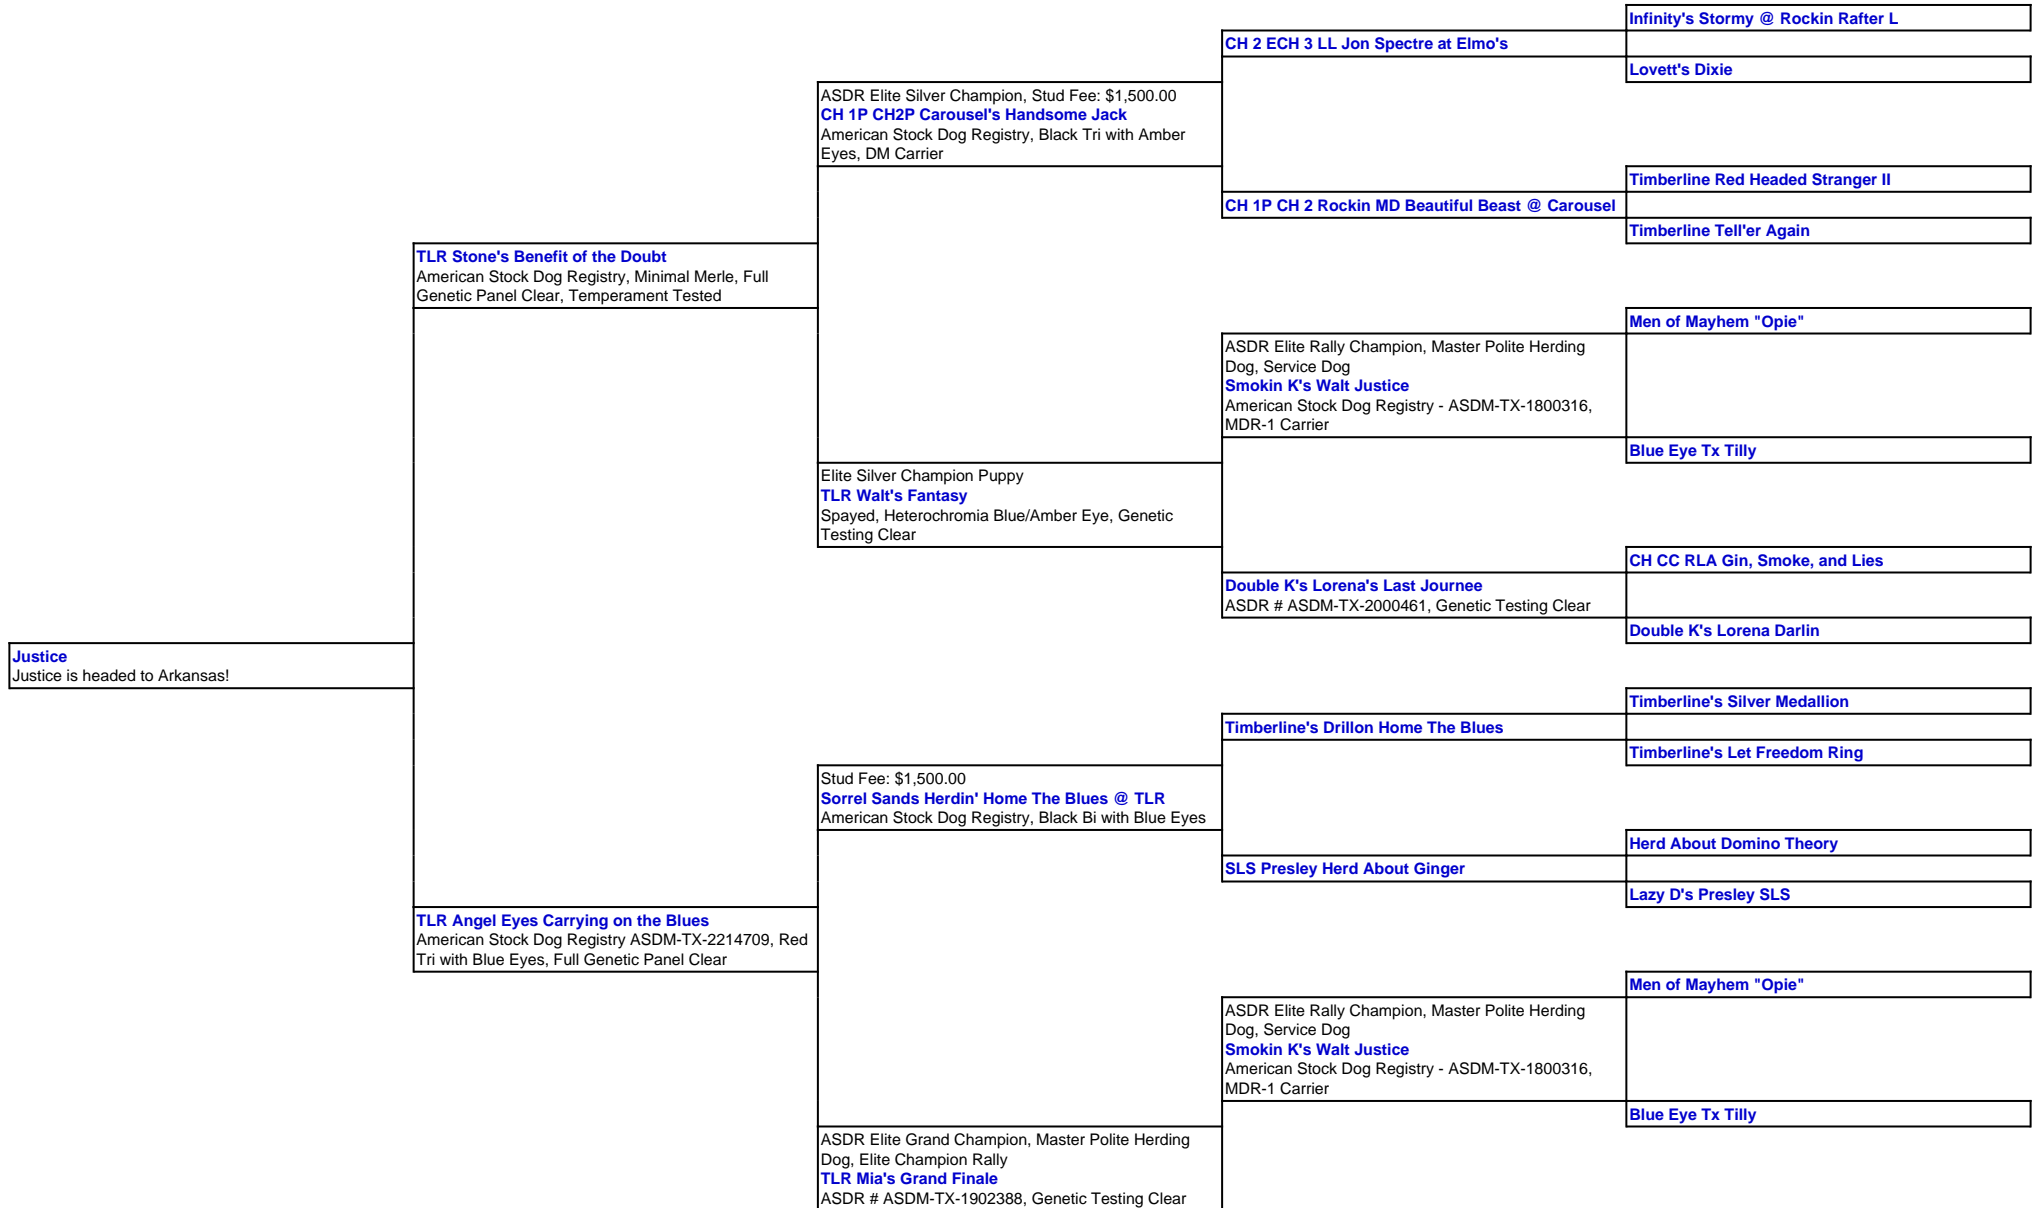

For a more detailed version of this pedigree:  
<https://www.triplelakeranch.com/profile/justice>

Pedigree For:  
 Justice

Justice is headed to Arkansas!

	4G Doc Ryker
TLR Mia Lorena	
	Double K's Lorena Darlin