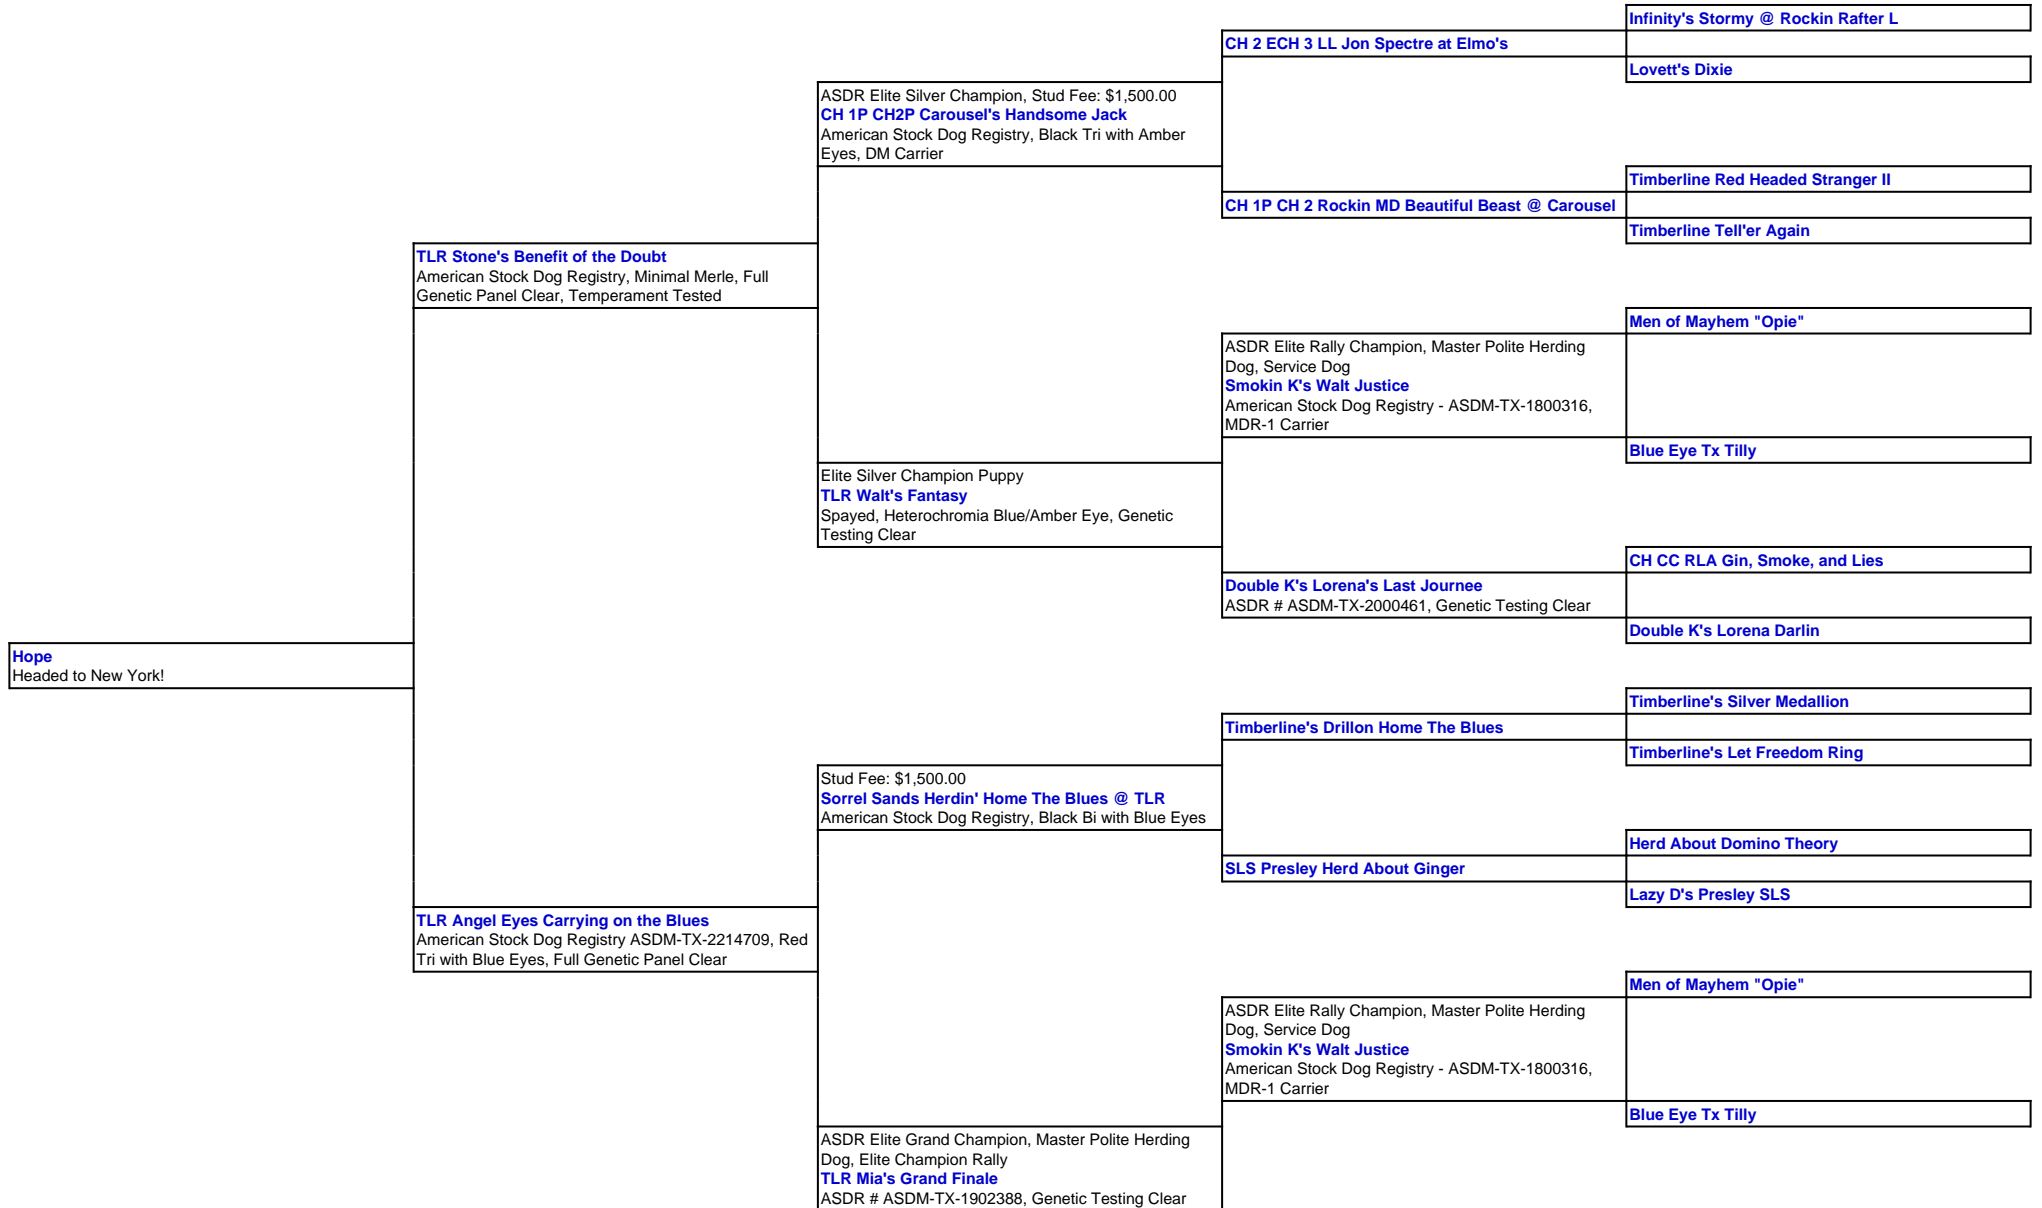

For a more detailed version of this pedigree:
<https://www.triplelakeranch.com/profile/hope>

Pedigree For:
Hope
 Headed to New York!

	4G Doc Ryker
TLR Mia Lorena	
	Double K's Lorena Darlin