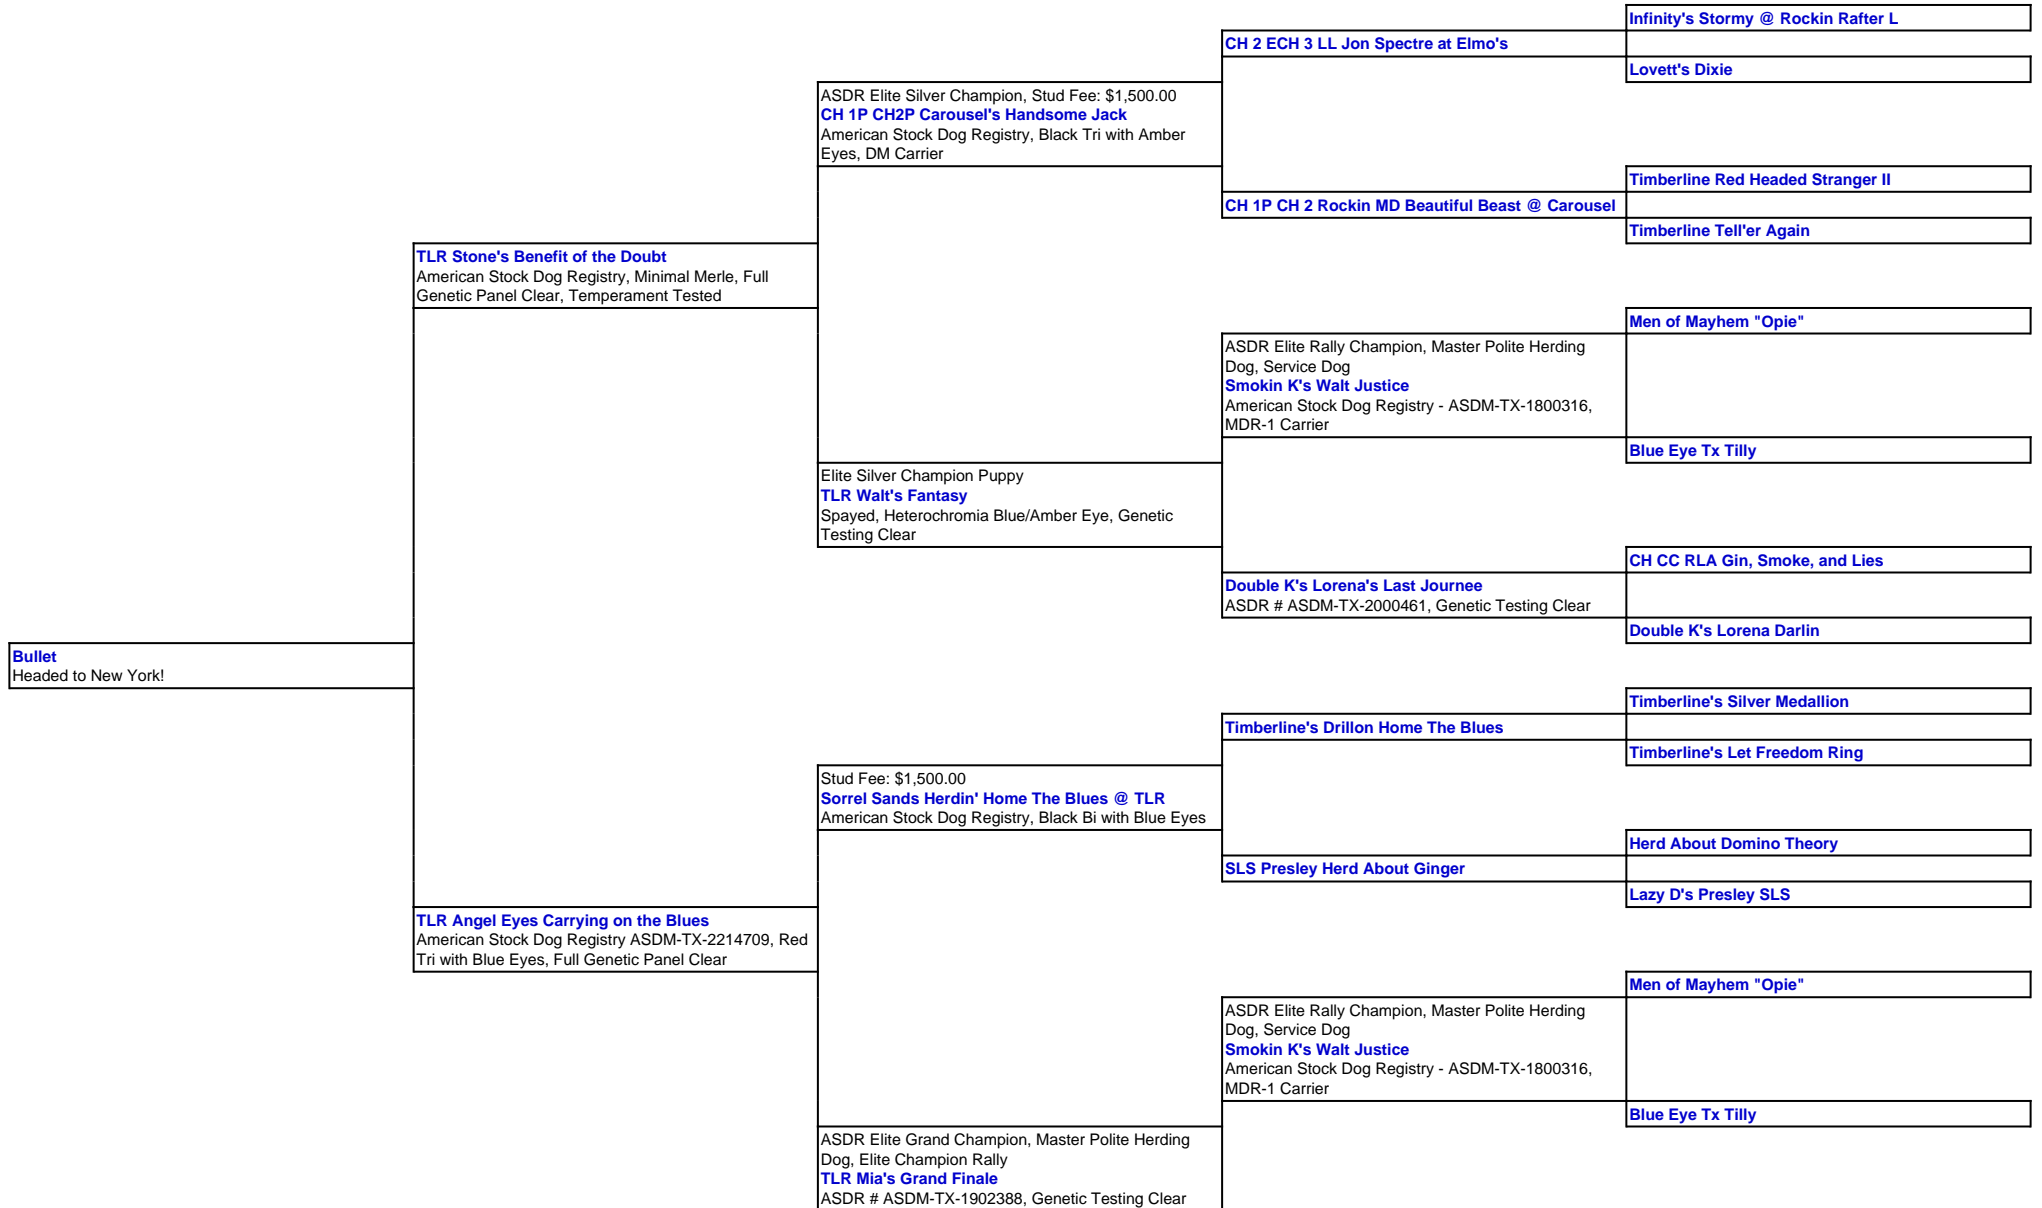

For a more detailed version of this pedigree:
<https://www.triplelakeranch.com/profile/bullet>

Pedigree For:
Bullet
 Headed to New York!

	4G Doc Ryker
TLR Mia Lorena	
	Double K's Lorena Darlin